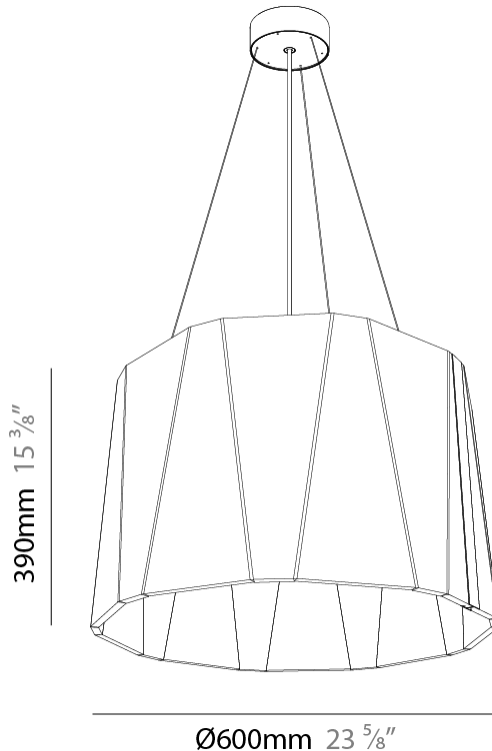

PHYSICAL

Shape: Drum
Diameter (mm): 600
Diameter (in): 23 5/8
Height (mm): 270
Height (in): 10 5/8
Weight (kg): 7.0

Diffuser: [Clear / Microprism / Clear Microprism](#)
Fixture Finish: [SSR / BKV / CWI / CRY / HAB / UFT / ITA / RUA / FTG / MYG / LOD / PUS / FRO / FUP / KIA / POP / BLS / SPG / MEY / GOH / CHC / COM / ABZ / JAG / OBR / MOS / ROR](#)
Holder Finish: [SSR / BKV / CWI / CRY / HAB / LAG / UFT / ITA / RUA / RUR / MIC / FTG / MYG / TWT / LOD / PUS / FRO / FUP / KIA / POP / BLS / SPG / MEY / GOH / GUM / CHC / COM / ABZ / JAG](#)
Acoustic Finish: [SFW / CYW / SEE / SYN / MTS / PMB / TTN / CYB / STO / DPE / BES / SHB / ARE / ANE / VRD / CRF](#)
Fixture Material: Aluminum
Primary Material: Acoustic
Cable Details: [2000mm/78 3/4" or 6000mm/236 1/4" Cable, - Black, Orange, Red, Transparent and White](#)

ELECTRICAL

Lamp Type: LED
Input Wattage (W): 53.1
Total Output Wattage (W): 48.2
Dimming: Tri-Mode (Non-Dimming and Phase Dimming (120Vac only) and 0-10V Dimming)
Driver Included: Yes
Driver Location: Integrated
Driver Type: Constant Current - Universal
Driver Class: Class 2
Input Voltage (V): 120 - 277
Constant Current (MA): 700mA
Upon Request: [MATTER Dimming / DALI Dimming (Remote)](#)

LED

Color Temperature (°K): [2700 / 3000 / 3500 / 4000](#)
Max. Delivered Lumen (lm): Max 6952
CRI: >90 CRI
Lamp Life (hrs): 50000

OPTICAL

RATINGS AND CERTIFICATIONS
Certified By: Certified for North American Standards
IP rating: IP20