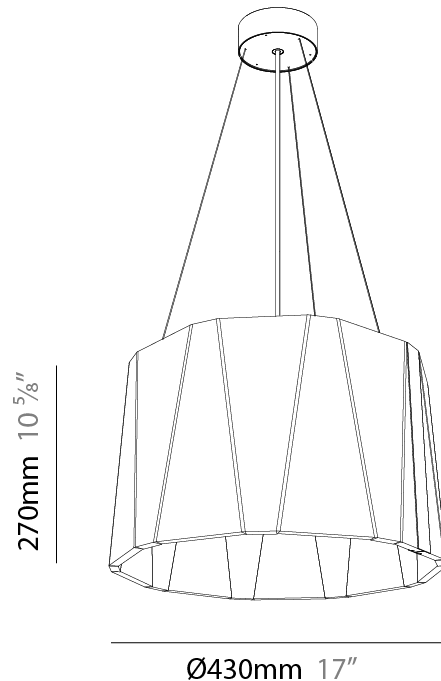

PHYSICAL

Shape: Drum
Diameter (mm): 430
Diameter (in): 16 ¹⁵/₁₆
Height (mm): 270
Height (in): 10 ⁵/₈
Weight (kg): 4.0
Diffuser: [Clear / Microprism / Clear Microprism](#)
Fixture Finish: [SSR / BKV / CWI / CRY / HAB / UFT / ITA / RUA / FTG / MYG / LOD / PUS / FRO / FUP / KIA / POP / BLS / SPG / MEY / GOH / CHC / COM / ABZ / JAG / OBR / MOS / ROR](#)
Holder Finish: [SSR / BKV / CWI / CRY / HAB / LAG / UFT / ITA / RUA / RUR / MIC / FTG / MYG / TWT / LOD / PUS / FRO / FUP / KIA / POP / BLS / SPG / MEY / GOH / GUM / CHC / COM / ABZ / JAG](#)
Acoustic Finish: [SFW / CYW / SEE / SYN / MTS / PMB / TTN / CYB / STO / DPE / BES / SHB / ARE / ANE / VRD / CRF](#)
Fixture Material: Aluminum
Primary Material: Acoustic
Cable Details: [2000mm/78 3/4" or 6000mm/236 1/4" Cable, - Black, Orange, Red, Transparent and White](#)

ELECTRICAL

Lamp Type: LED
Input Wattage (W): 26.4
Total Output Wattage (W): 23.6
Dimming: Tri-Mode (Non-Dimming and Phase Dimming (120Vac only) and 0-10V Dimming)
Driver Included: Yes
Driver Location: Integrated
Driver Type: Constant Current - Universal
Driver Class: Class 2
Input Voltage (V): 120 - 277
Constant Current (MA): 700mA
Upon Request: [MATTER Dimming / DALI Dimming (Remote)](#)

LED

Color Temperature (°K): [2700 / 3000 / 3500 / 4000](#)
Max. Delivered Lumen (lm): Max 3359
CRI: >90 CRI
Lamp Life (hrs): 50000

OPTICAL

RATINGS AND CERTIFICATIONS
Certified By: Certified for North American Standards
IP rating: IP20