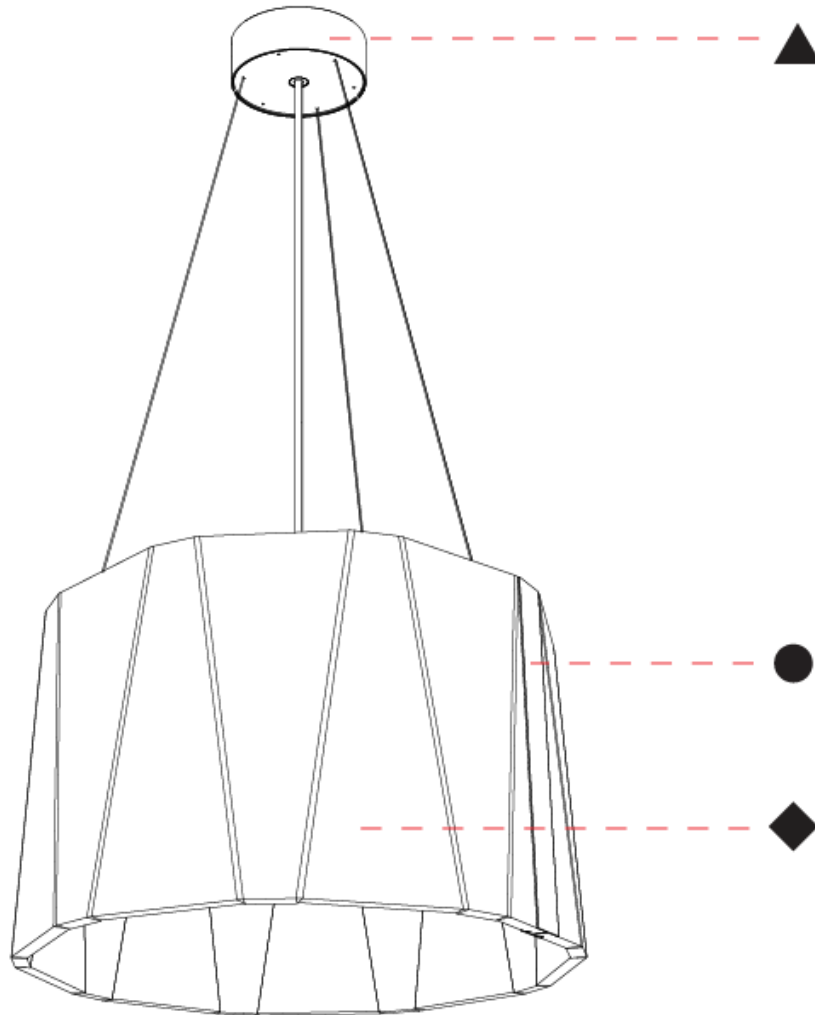

A3001057-

PROJECT
TYPE
SPECIFIER
QUANTITY
DATE

A