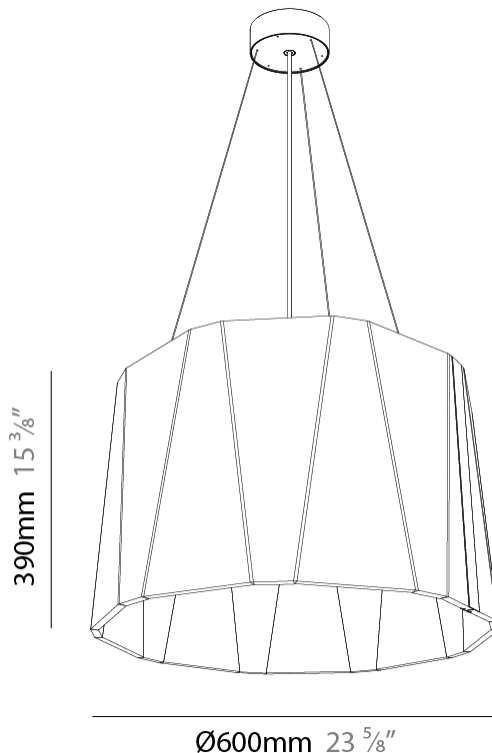

PHYSICAL

Shape: Drum
Diameter (mm): 600
Diameter (in): 23 5/8
Height (mm): 580
Height (in): 22 13/16
Weight (kg): 7.0

Diffuser: [Clear / Microprism / Clear Microprism](#)
Fixture Finish: [SSR / BKV / CWI / CRY / HAB / UFT / ITA / RUA / FTG / MYG / LOD / PUS / FRO / FUP / KIA / POP / BLS / SPG / MEY / GOH / CHC / COM / ABZ / JAG / OBR / MOS / ROR](#)
Holder Finish: [SSR / BKV / CWI / CRY / HAB / LAG / UFT / ITA / RUA / RUR / MIC / FTG / MYG / TWT / LOD / PUS / FRO / FUP / KIA / POP / BLS / SPG / MEY / GOH / GUM / CHC / COM / ABZ / JAG](#)
Acoustic Finish: [SFW / CYW / SEE / SYN / MTS / PMB / TTN / CYB / STO / DPE / BES / SHB / ARE / ANE / VRD / CRF](#)
Fixture Material: Aluminum
Primary Material: Acoustic
Cable Details: [2000mm/78 3/4" or 6000mm/236 1/4" Cable, - Black, Orange, Red, Transparent and White](#)

ELECTRICAL

Lamp Type: LED
Input Wattage (W): 72.3
Total Output Wattage (W): 65.4
Dimming: Tri-Mode (Non-Dimming and Phase Dimming (120Vac only) and 0-10V Dimming)
Driver Included: Yes
Driver Location: Integrated
Driver Type: Constant Current - Universal
Driver Class: Class 2
Input Voltage (V): 120
Constant Current (MA): 700mA
Upon Request: [MATTER Dimming / DALI Dimming (Remote)](#)

LED

Color Temperature (°K): [2700 / 3000 / 3500 / 4000](#)
Max. Delivered Lumen (lm): Max 9899
CRI: >90 CRI
Lamp Life (hrs): 50000

OPTICAL

RATINGS AND CERTIFICATIONS
Certified By: Certified for North American Standards
IP rating: IP20